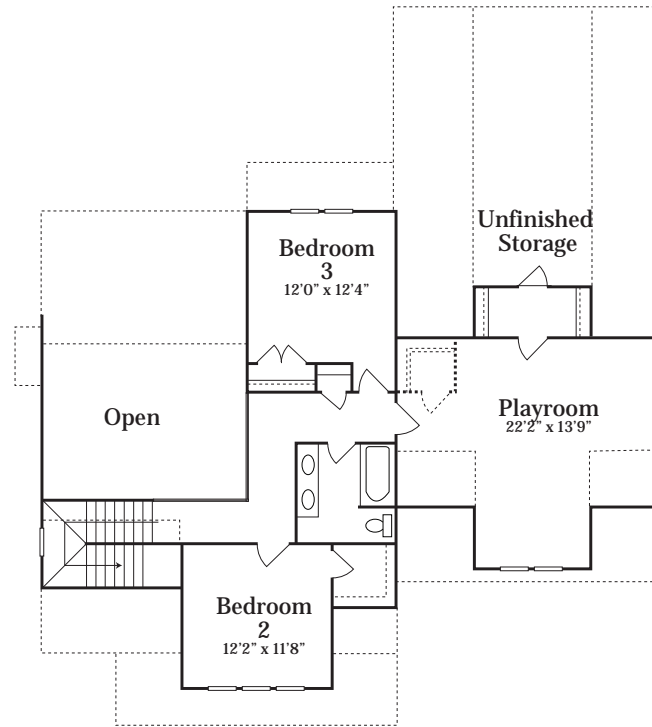

MAKE IT YOUR OWN

Elevation A

The Hatteras

The Hatteras

approx. 2,786 heated sf

Optional Screen Porch

Optional Screen Porch

First Floor Plan

Second Floor Plan

Optional Recreation Room/ Guest Room Bath #1

Because we are continually improving our product, we reserve the right to revise or substitute features, architectural details or materials. Illustrations are for discussion purposes only and are not part of a legal contract. Square footages and room sizes are approximate.