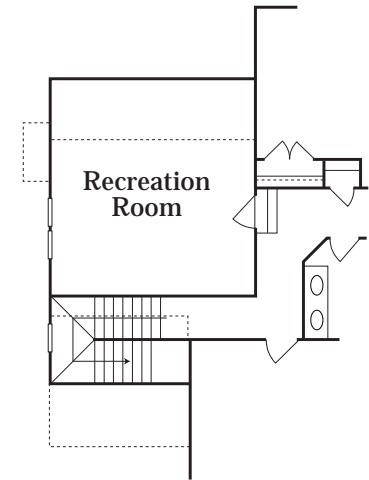

MAKE IT YOUR OWN

Elevation A

The Hatteras

The Hatteras

approx. 2,786 heated sf

Optional Screen Porch

Optional Screen Porch

First Floor Plan

Second Floor Plan

Optional Recreation Room/ Guest Room Bath #1

Because we are continually improving our product, we reserve the right to revise or substitute features, architectural details or materials. Illustrations are for discussion purposes only and are not part of a legal contract. Square footages and room sizes are approximate.