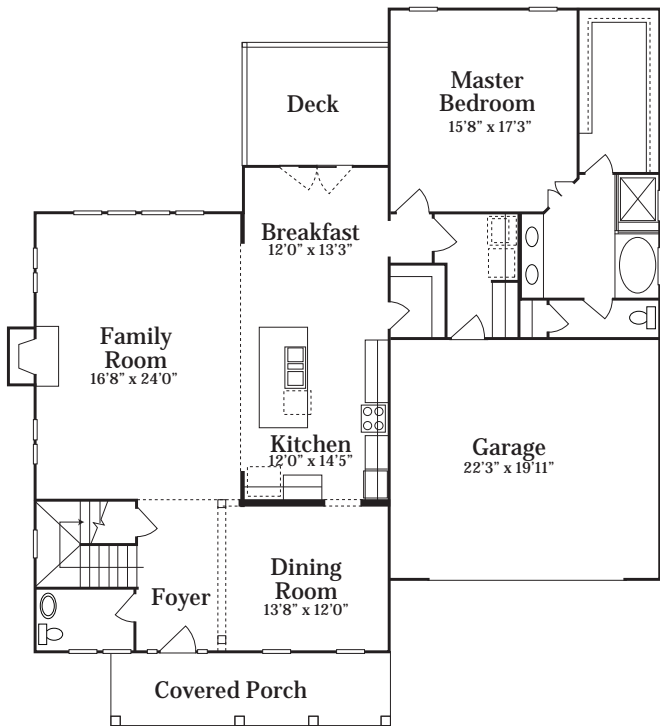

MAKE IT YOUR OWN

Elevation A

The Hatteras

The Hatteras

approx. 2,786 heated sf

Optional Screen Porch

Optional Screen Porch

First Floor Plan

Second Floor Plan

Optional Recreation Room/ Guest Room Bath #1

Because we are continually improving our product, we reserve the right to revise or substitute features, architectural details or materials. Illustrations are for discussion purposes only and are not part of a legal contract. Square footages and room sizes are approximate.